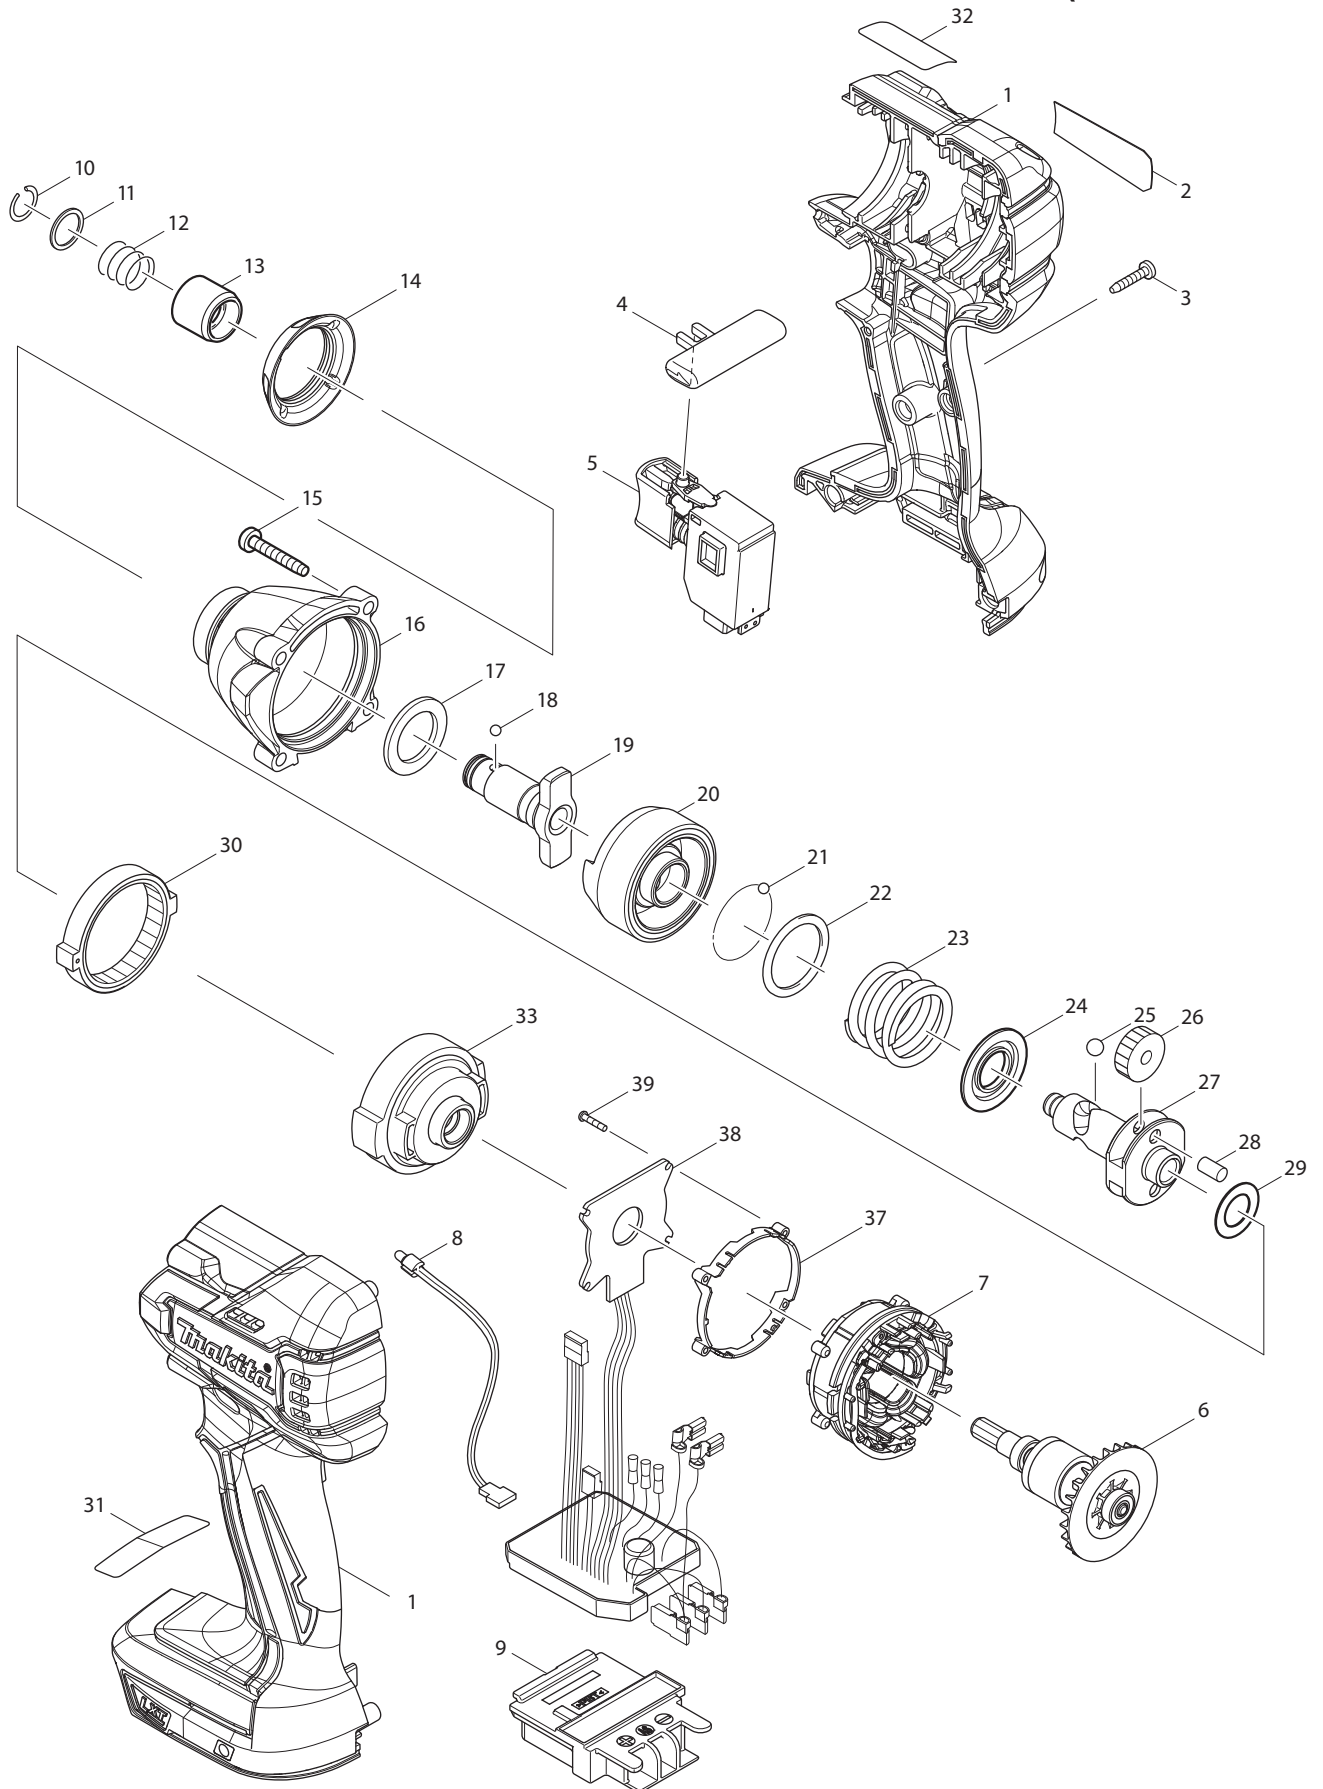

04 - 2014
DTD129RFE, DTD129RME, DTD129SYE, DTD129Z
18V BRUSHLESS IMPACT DRIVER
(MIDDLE RANGE)

Item No.	Type	Sub	Part No.	Description	Qty	Unit
1			187455-7	HOUSING SET	1	SET
		INC.	263005-3	RUBBER PIN 6	2	PC.
2			815A11-6	NAME PLATE F/DTD129	1	PC.
3			266429-2	TAPPING SCREW 3X16	8	PC.
4			419041-9	F/R CHANGE LEVER	1	PC.
5			650689-0	SWITCH C3JW-2B	1	PC.
6			619303-7	ROTOR	1	PC.
7			629959-8	STATOR	1	PC.
8			620163-2	LED CIRCUIT	1	PC.
9			643860-3	TERMINAL	1	PC.
10			231951-8	RING SPRING 11	1	PC.
11			267085-1	FLAT WASHER 12	1	PC.
12			233005-7	COMPRESSION SPRING 13	1	PC.
13			324420-7	SLEEVE	1	PC.
14			424513-1	BUMPER	1	PC.
15			266374-1	TAPPING SCREW 4X25	4	PC.
16			141633-3	HAMMER CASE COMPLETE	1	PC.
17			261151-6	NYLON WASHER 19	1	PC.
18	1		216001-0	STEEL BALL 3.5	2	PC.
	2		216040-0	STEEL BALL 3.5	2	PC.
19			326188-1	ANVIL M	1	PC.
20			326110-8	HAMMER	1	PC.
21	1		216001-0	STEEL BALL 3.5	24	PC.
	2		216040-0	STEEL BALL 3.5	24	PC.
22			267175-0	FLAT WASHER 24	1	PC.
23			233430-2	COMPRESSION SPRING 24	1	PC.
24			267766-7	CUP WASHER 14	1	PC.
25	1		216011-7	STEEL BALL 5.6	2	PC.
	2		216041-8	STEEL BALL 5.6	2	PC.
26			226336-1	SPUR GEAR 22	2	PC.
27			326109-3	SPINDLE	1	PC.
28			256253-1	PIN 5	2	PC.
29			267212-0	FLAT WASHER 12	1	PC.
30			227279-0	INTERNAL GEAR 51	1	PC.
31			802K37-7	CAUTION LABEL FR	1	PC.
32			802K38-5	CAUTION LABEL SP	1	PC.
33			141693-5	INTERNAL GEAR CASE COMPLETE	1	PC.
37			687464-1	SUPPORT	1	PC.
38			620161-6	CONTROLLER	1	PC.
39			266786-8	+ PAN HEAD TAPPING SCREW 2X10	4	PC.
100			251314-2	+ SCREW M4X12 (For Item No. A02 Hook)	1	PC.

ACCESSORIES

- See catalogue or visit www.makita.ca for more optional accessories -

A02	-----	LI-ION BATTERY ACCESSORIES		
A03	-----	BATTERY CHARGER		
A04	-----	18V LI-ION BATTERY		
A06		821532-2	PLASTIC CARRYING CASE	1 PC.
A07		192077-0	3/8" KYLS DRILL CHUCK ATTCHMENT	1 PC.
		194250-8	3/8" KYLS DRILL CHUCK ATTCHMENT	1 PC.
		191881-4	3/8" DRILL CHUCK ATTCHMENT	1 PC.